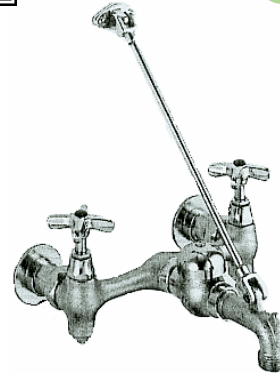

Equal to T&S:
B-8654

Two handle widespread Lav Faucet, adjustable centers(6"to 12"). Polished chrome, brass spout and trim, color indexed metal 4" blade handles with sanitary hood. Vandal resistant screws.

Equal to T&S:
B-871 & B-876

Concealed single lever pressure balancing shower valve. Polish chrome plated finish with metal trim. Integral check-stops. Vandal resistant metal lever handle with a hand held shower mounted on an adjustable rail, which also functions as a grab bar.

FIG. NO.	Quantity	PRICE
145019	1	\$137.26

DUFF COMPANY

APRIL / MAY 2003 DELTA COMMERCIAL SPECIALS

REFERENCE DUFF BID NUMBER 195337

APRIL / MAY 2003 DELTA COMMERCIAL SPECIALS

Equal to T&S:
B-894 & B-890

Two handle 4''cc Lav Faucet, polished chrome, metal 4'' blade handles with sanitary hood. Vandal resistant screws.

FIG. NO.	Quantity	PRICE
145021	LOT OF 4	\$68.00

Equal to T&S:
B-665BSTR

Two handle, 8''cc, wall mounted service sink faucet. Integral stops, polished chrome, vacuum breaker, hose end spout, wall brace. Color indexed metal cross handle.