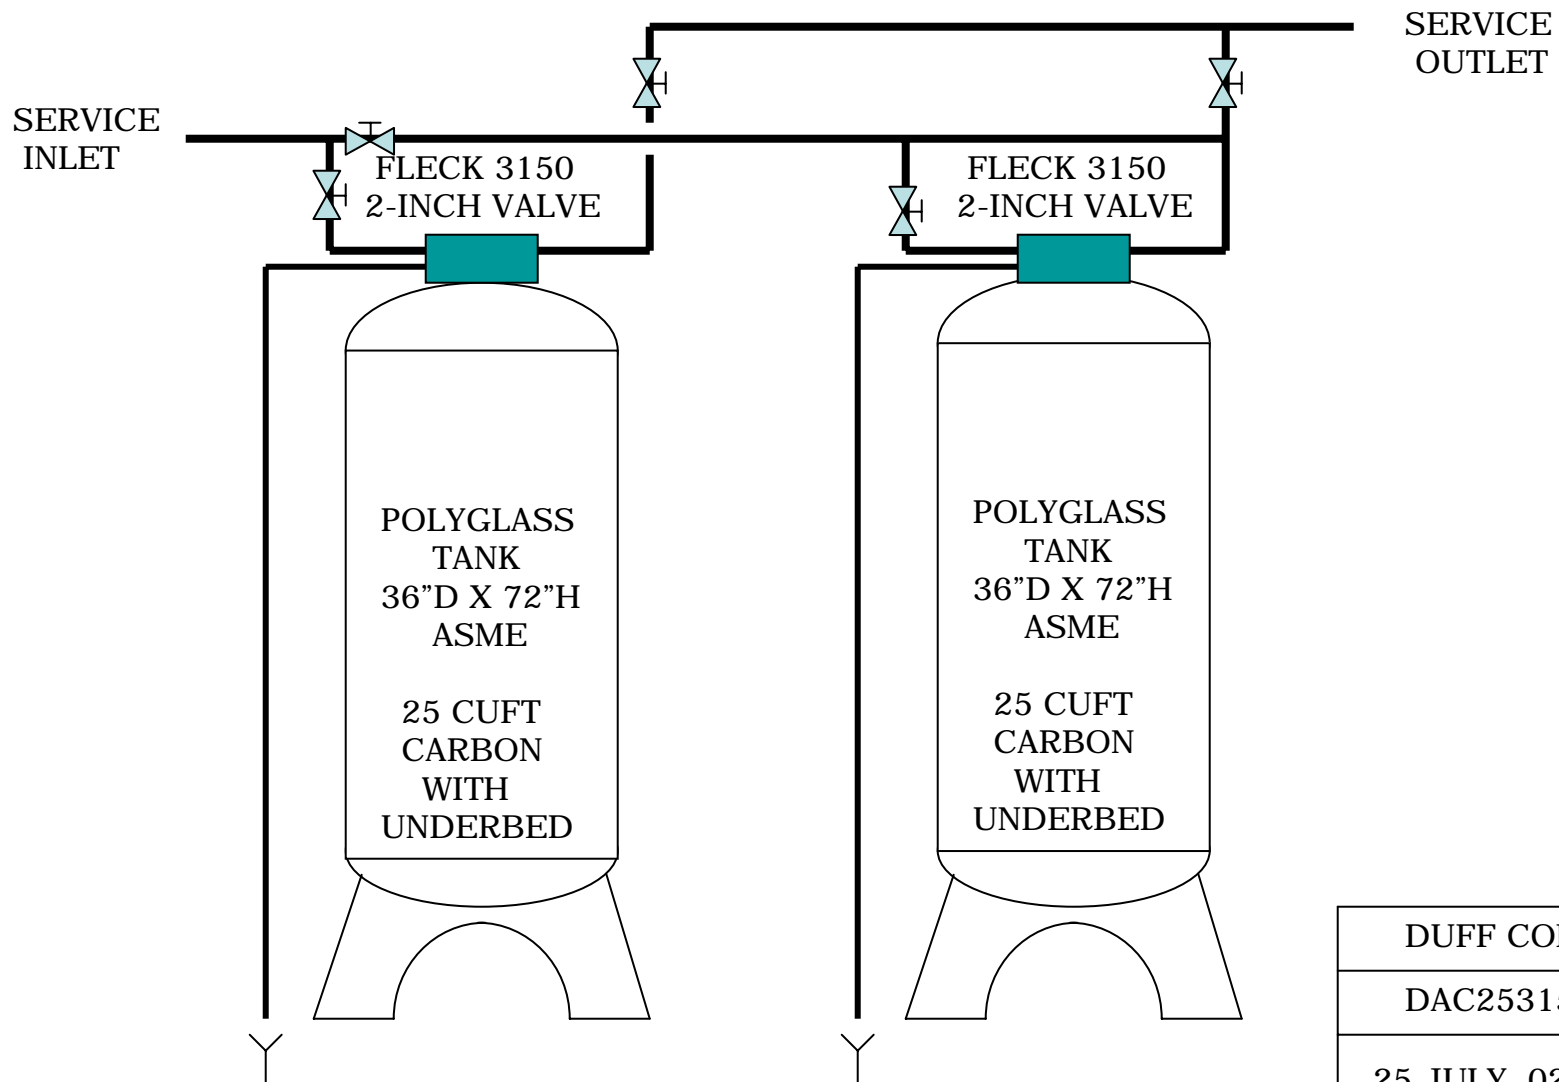

COMMERCIAL CARBON FILTERS MODEL DAC253150 (TWO SYSTEMS)

DUFF COMPANY	
DAC253150	
25 JULY, 02	LRZ