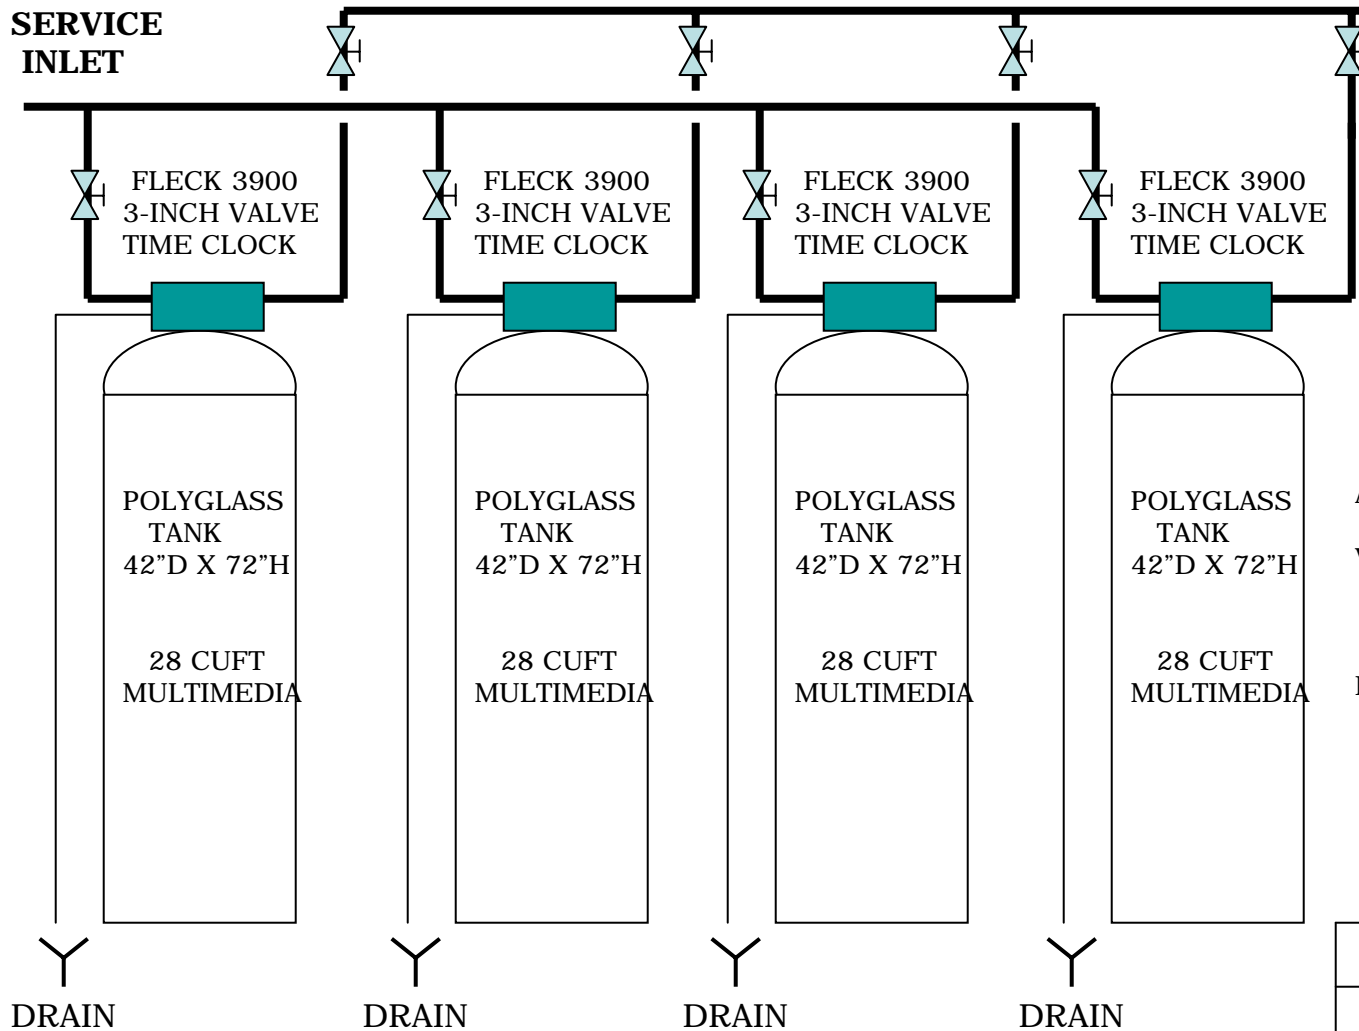

# COMMERCIAL MULTIMEDIA FILTER MODEL DMM423900

**SERVICE  
OUTLET**

**SERVICE  
INLET**

**ALL VALVES  
WITH NO HARD  
WATER BYPASS**

**SEQUENCE:**

- ALL VALVES IN SERVICE.
- VALVES B/W SEPARATELY.  
WITH NO UNFILTERED  
BYPASS.
- DURING VALVE B/W, OTHER  
VALVE IN SERVICE.