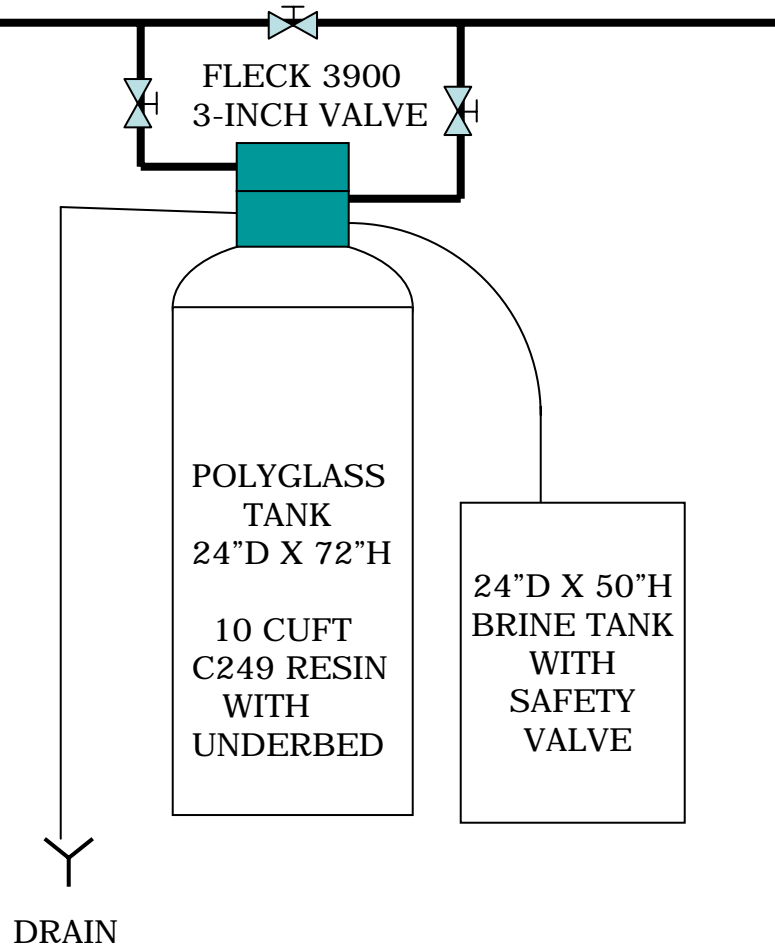

COMMERCIAL WATER SOFTENER MODEL DWC3003900

SERVICE
INLET

SERVICE
OUTLET

CLOCK TIMER
SYSTEM

DUFF COMPANY	
DWC3003900	
11 JULY, 02	LRZ