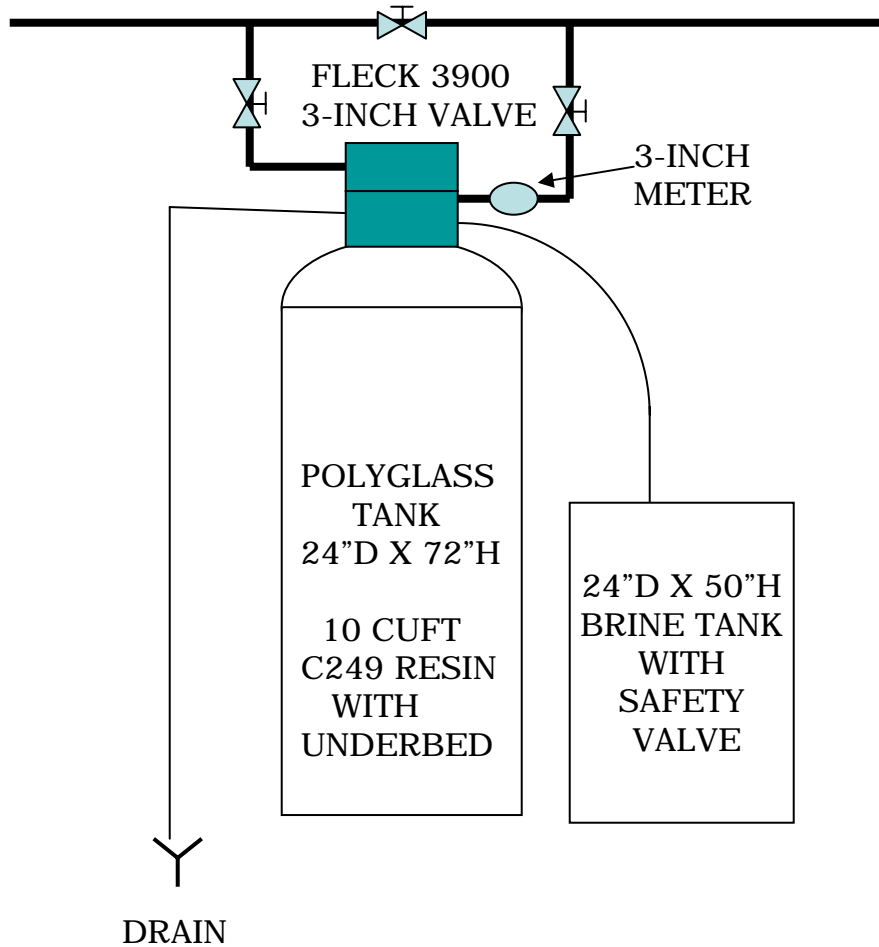

COMMERCIAL WATER SOFTENER MODEL DWC3003900M

SERVICE
INLET

SERVICE
OUTLET

METER DEMAND
SYSTEM

DUFF COMPANY

DWC3003900M

11 JULY, 02

LRZ