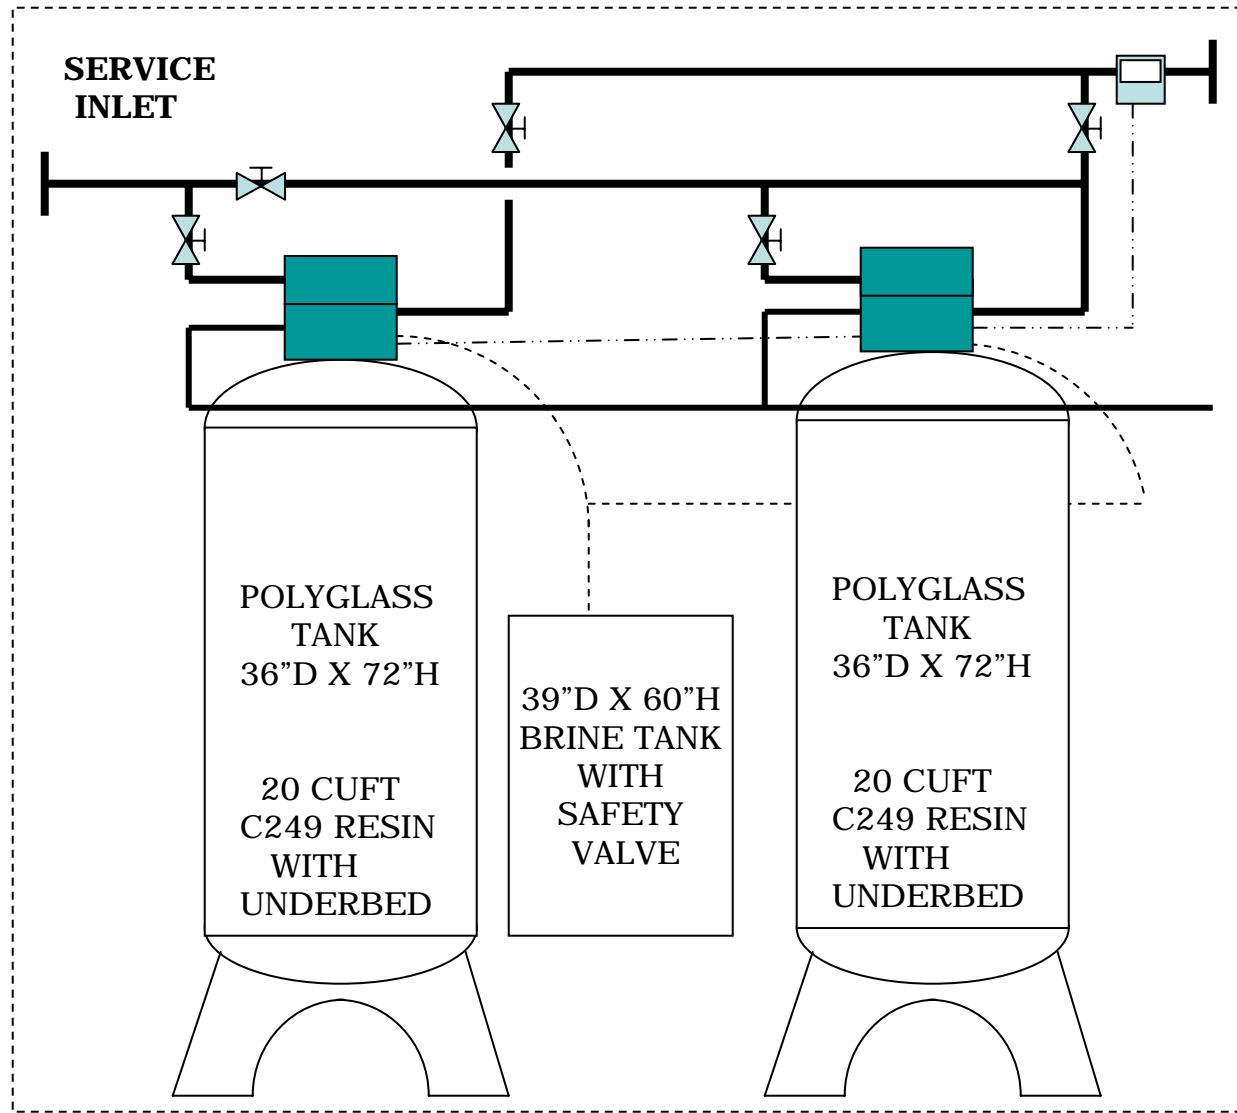

COMMERCIAL SKID-MOUNTED WATER SOFTENER MODEL DWC6003900S73SKID

CARBON STEEL SKID (8 FT X 6 FT WITH SUPPORTS)

SERVICE
OUTLET

SYSTEM SEVEN

-ONE TANKS IN
SERVICE, ALWAYS

-ONE TANK IN
REGEN/STAND BY

DRAIN

FLECK 3900
3-INCH VALVE

REMOTE METER

3-INCH TU
BALL VALVE

3-INCH SCH80 PVC

2-INCH SCH40 PVC

DUFF COMPANY

DWC6003900S73SKID

25 JULY, 02

LRZ