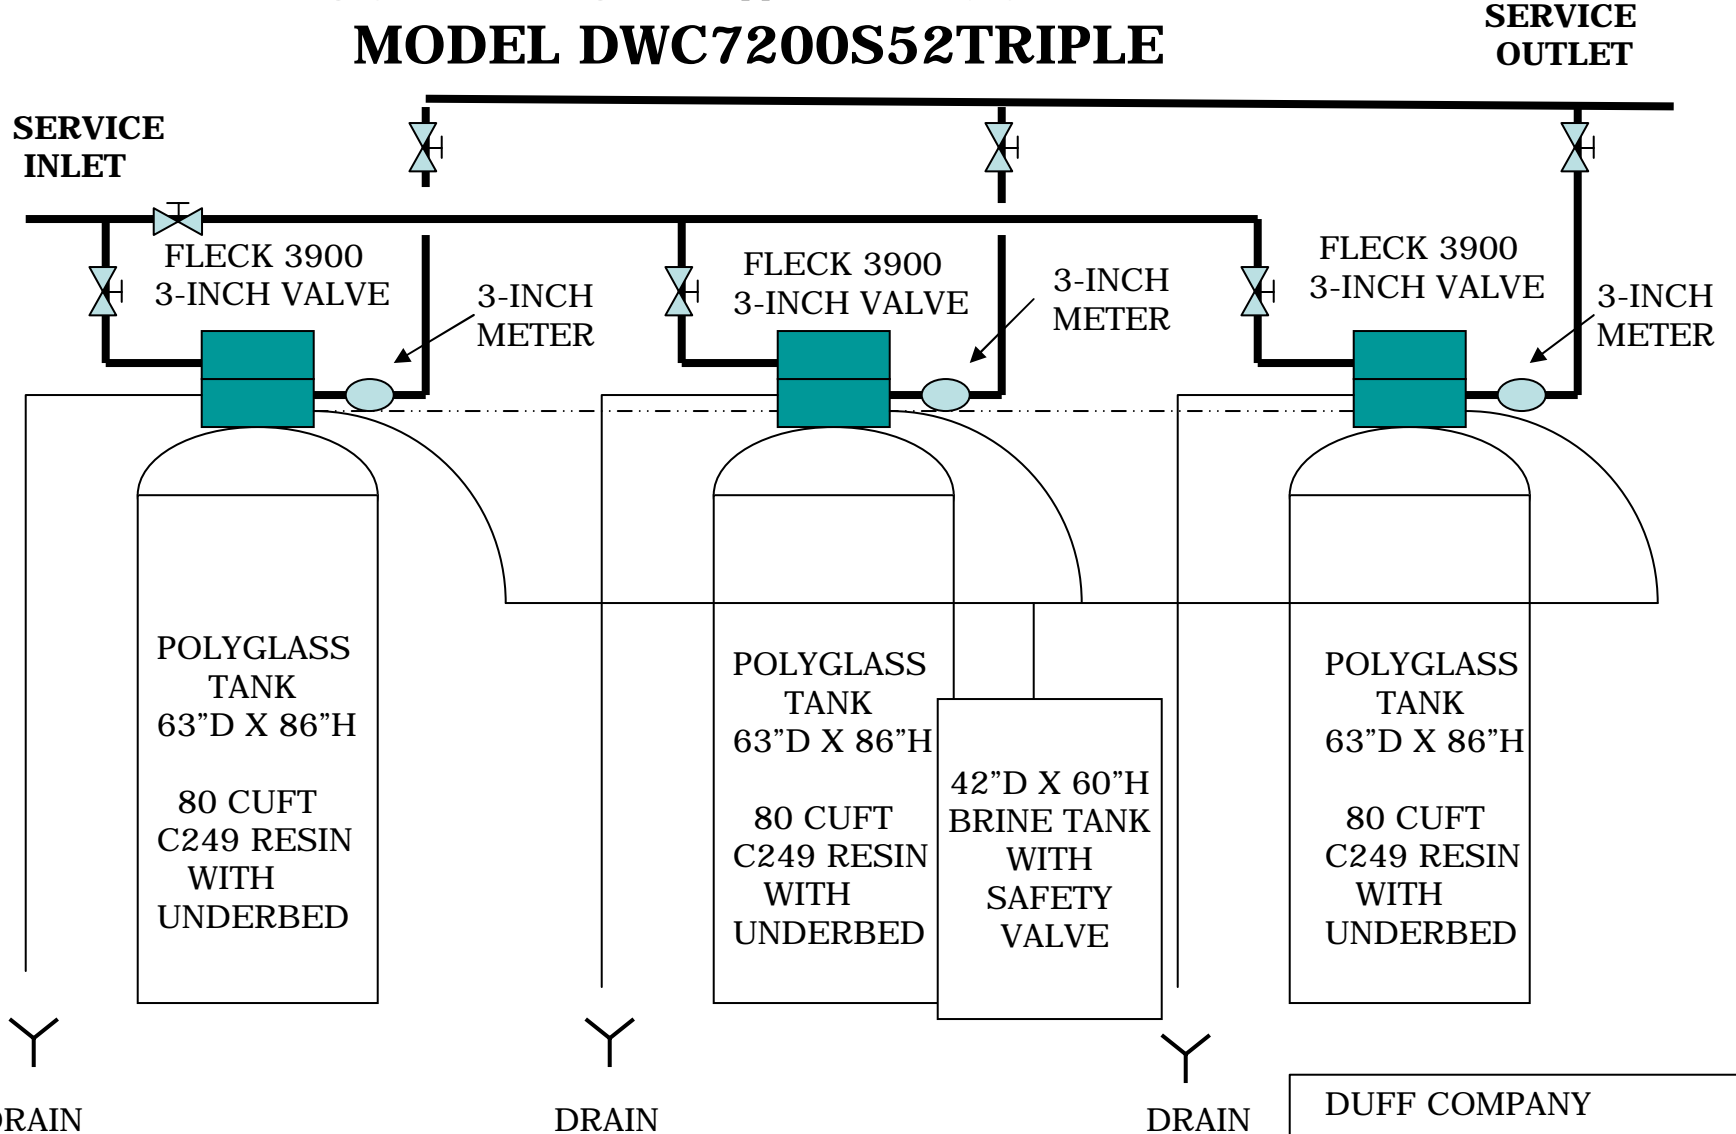

# COMMERCIAL WATER SOFTENER MODEL DWC7200S52TRIPLE

SYSTEM FIVE OPERATION, 7.2M GRAIN

DUFF COMPANY	
DWC7200S52TRIPLE	
13 MAY 02	LRZ