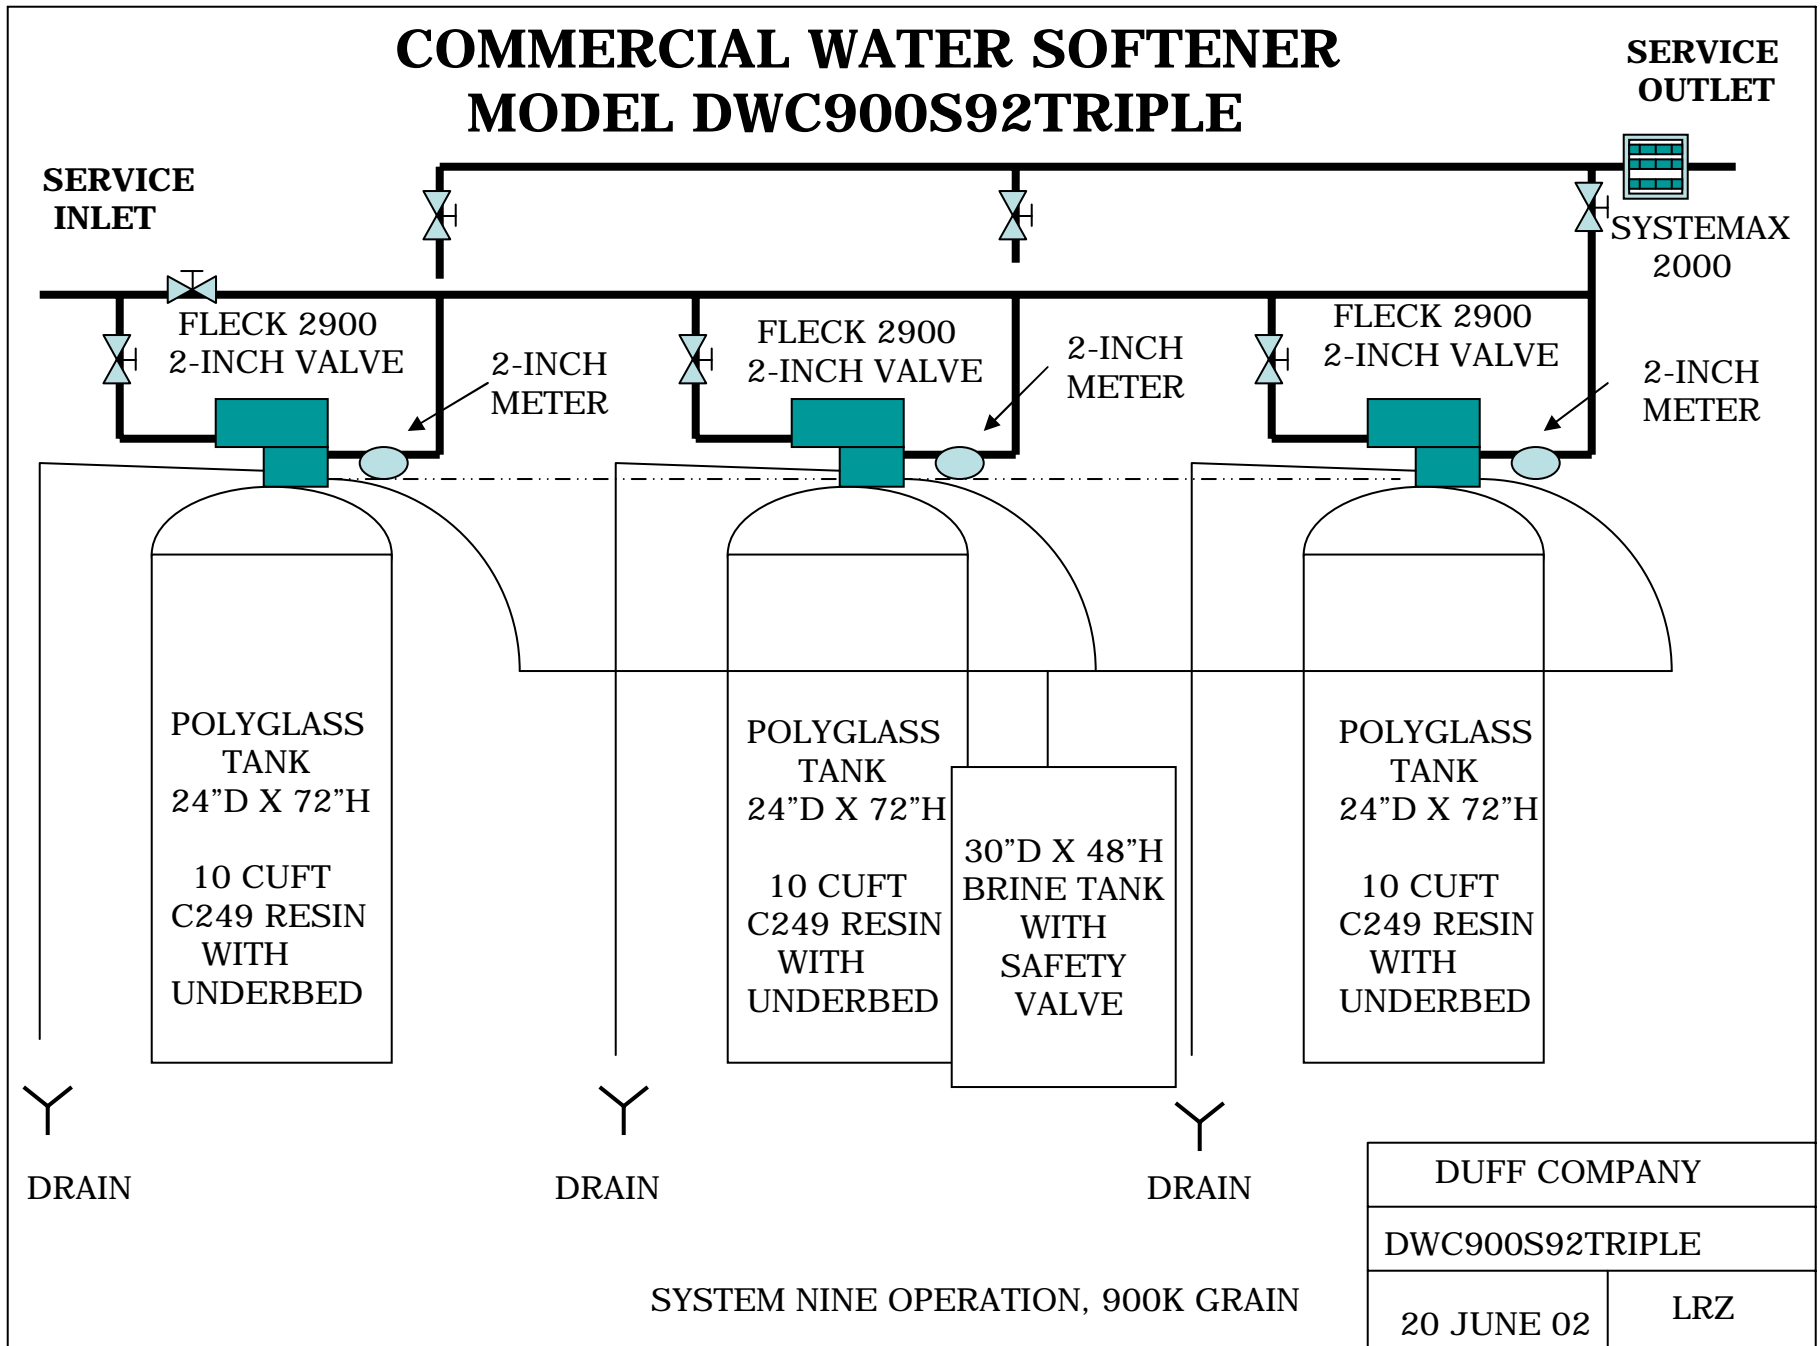

COMMERCIAL WATER SOFTENER MODEL DWC900S92TRIPLE

DUFF COMPANY	
DWC900S92TRIPLE	
20 JUNE 02	LRZ