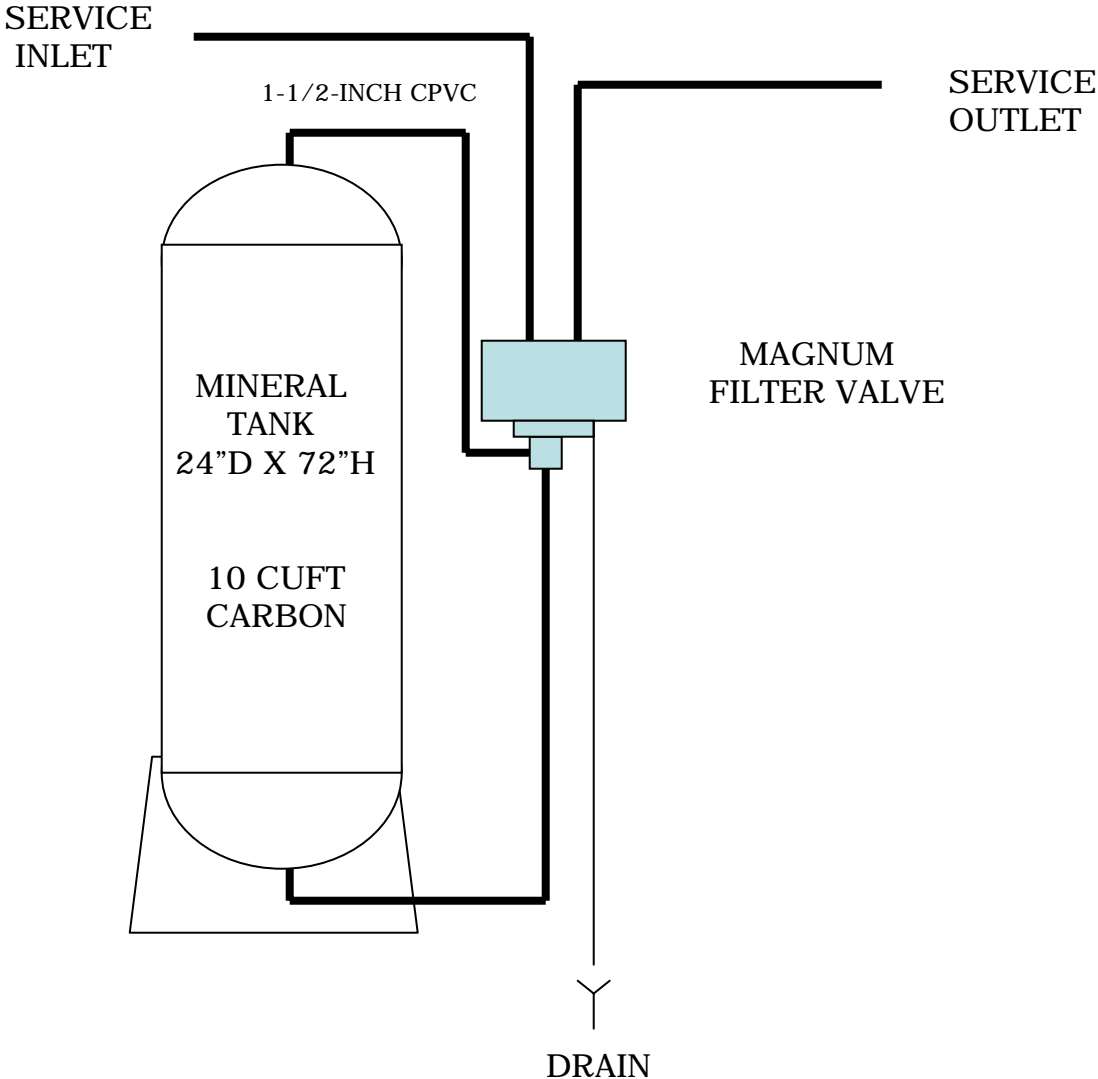

COMMERCIAL CARBON FILTER MODEL DWF10MAGNUMSM112

DUFF COMPANY	
DWF10MAGNUMSM112	
18 JUL 02	LRZ