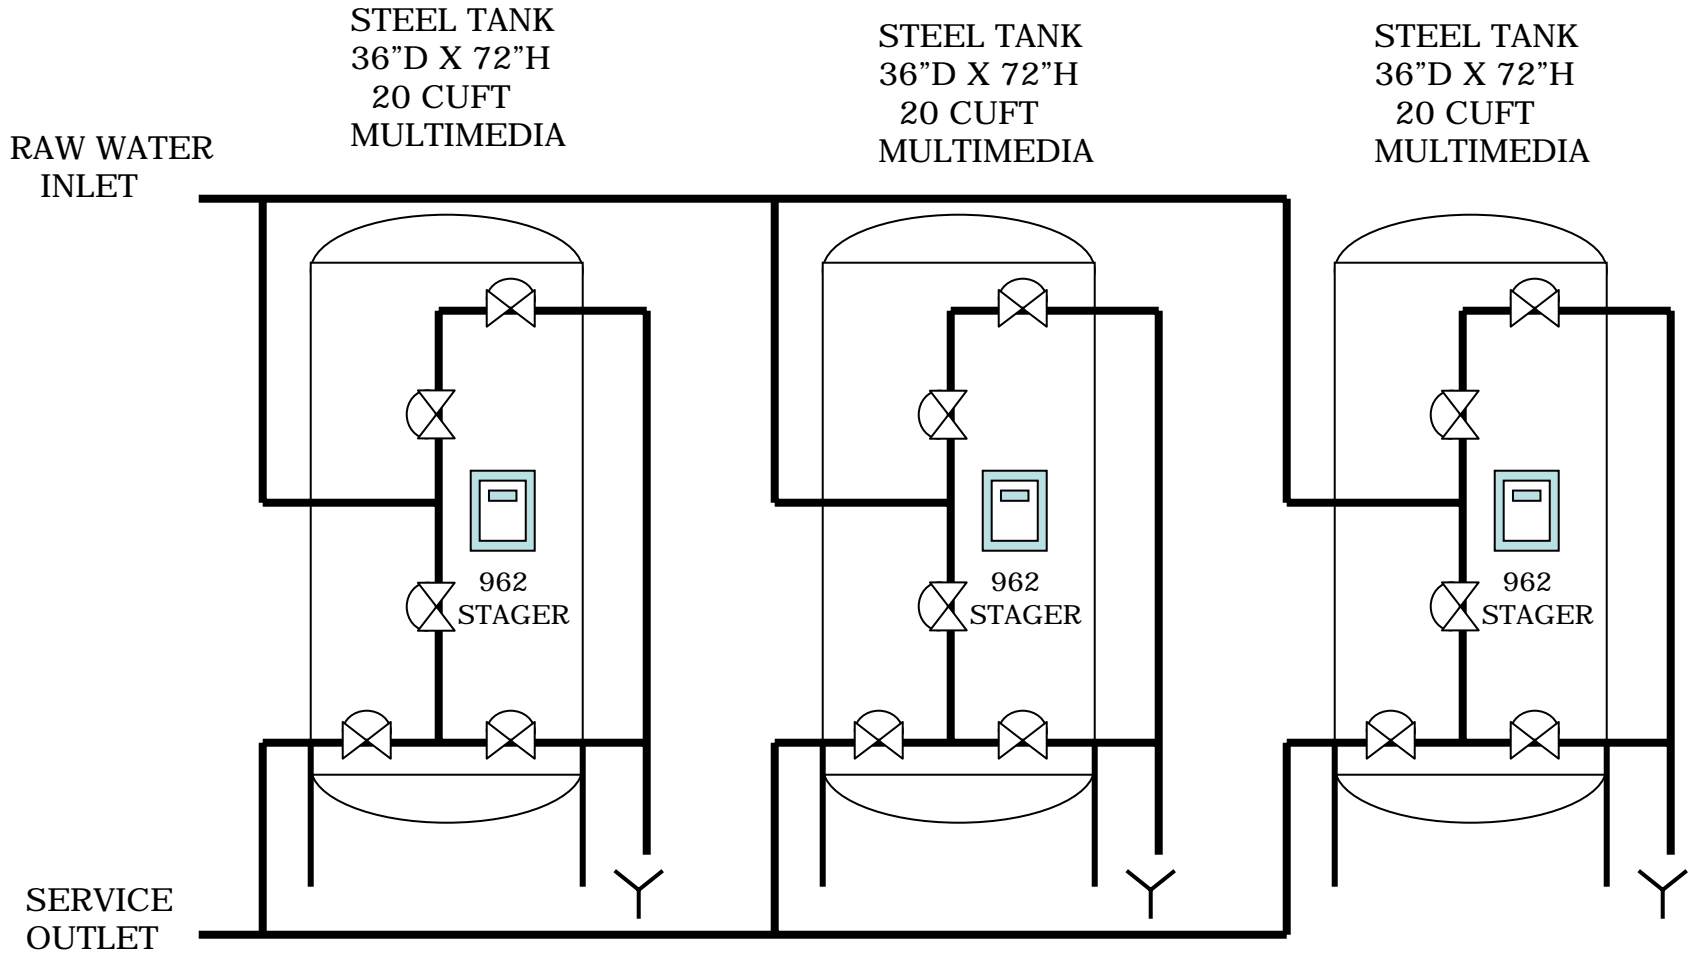

COMMERCIAL MULTIMEDIA FILTER MODEL DWF20AM962 (TRIPLE)

DUFF COMPANY	
DWF20AM962 (TRIPLE)	
17 JULY 02	LRZ