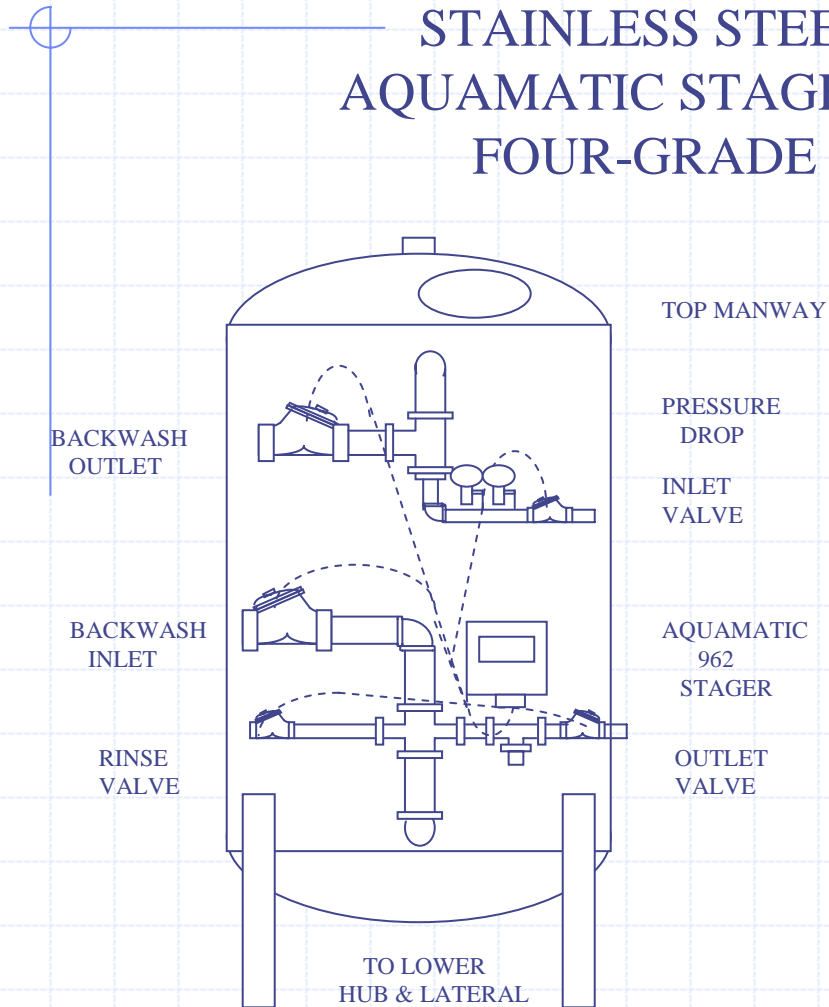

30 CUBIC FOOT MULTIMEDIA FILTER

DWF30AM962

STEEL TANK 42" D X 72" H ASME-STAMP
STAINLESS STEEL INTERNALS
AQUAMATIC STAGER-CONTROLLER
FOUR-GRADE MEDIA BED

TEL: 610-275-4453

30 CUBIC FOOT MULTIMEDIA FILTER

DWF30AM962

STEEL TANK 42" D X 72" H ASME-STAMP
STAINLESS STEEL INTERNALS
AQUAMATIC STAGER-CONTROLLER
FOUR-GRADE MEDIA BED

TEL: 610-275-4453