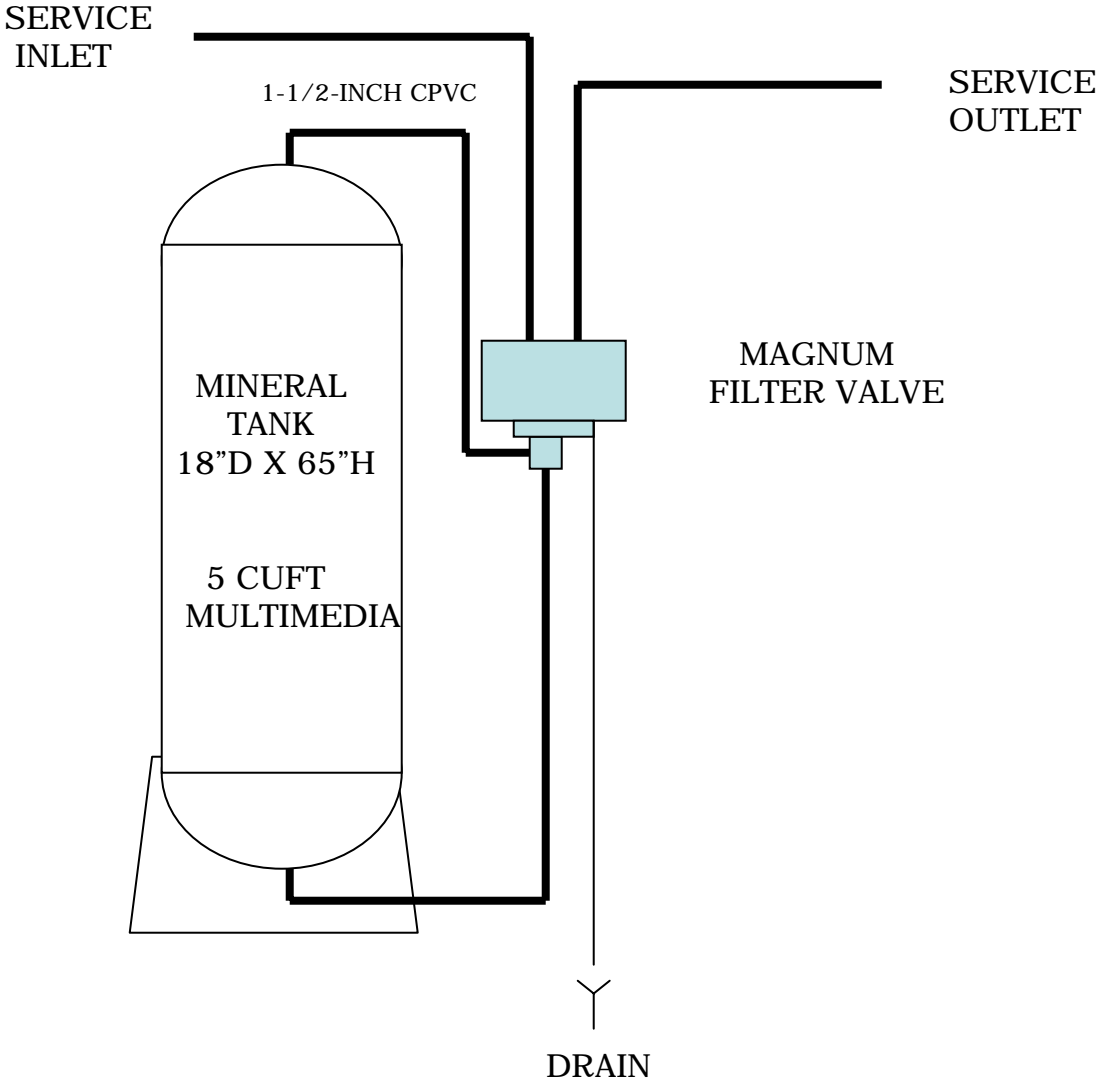

COMMERCIAL MULTIMEDIA FILTER MODEL DWF5MAGNUMSM112

DUFF COMPANY	
DWF5MAGNUMSM112	
18 JUL 02	LRZ