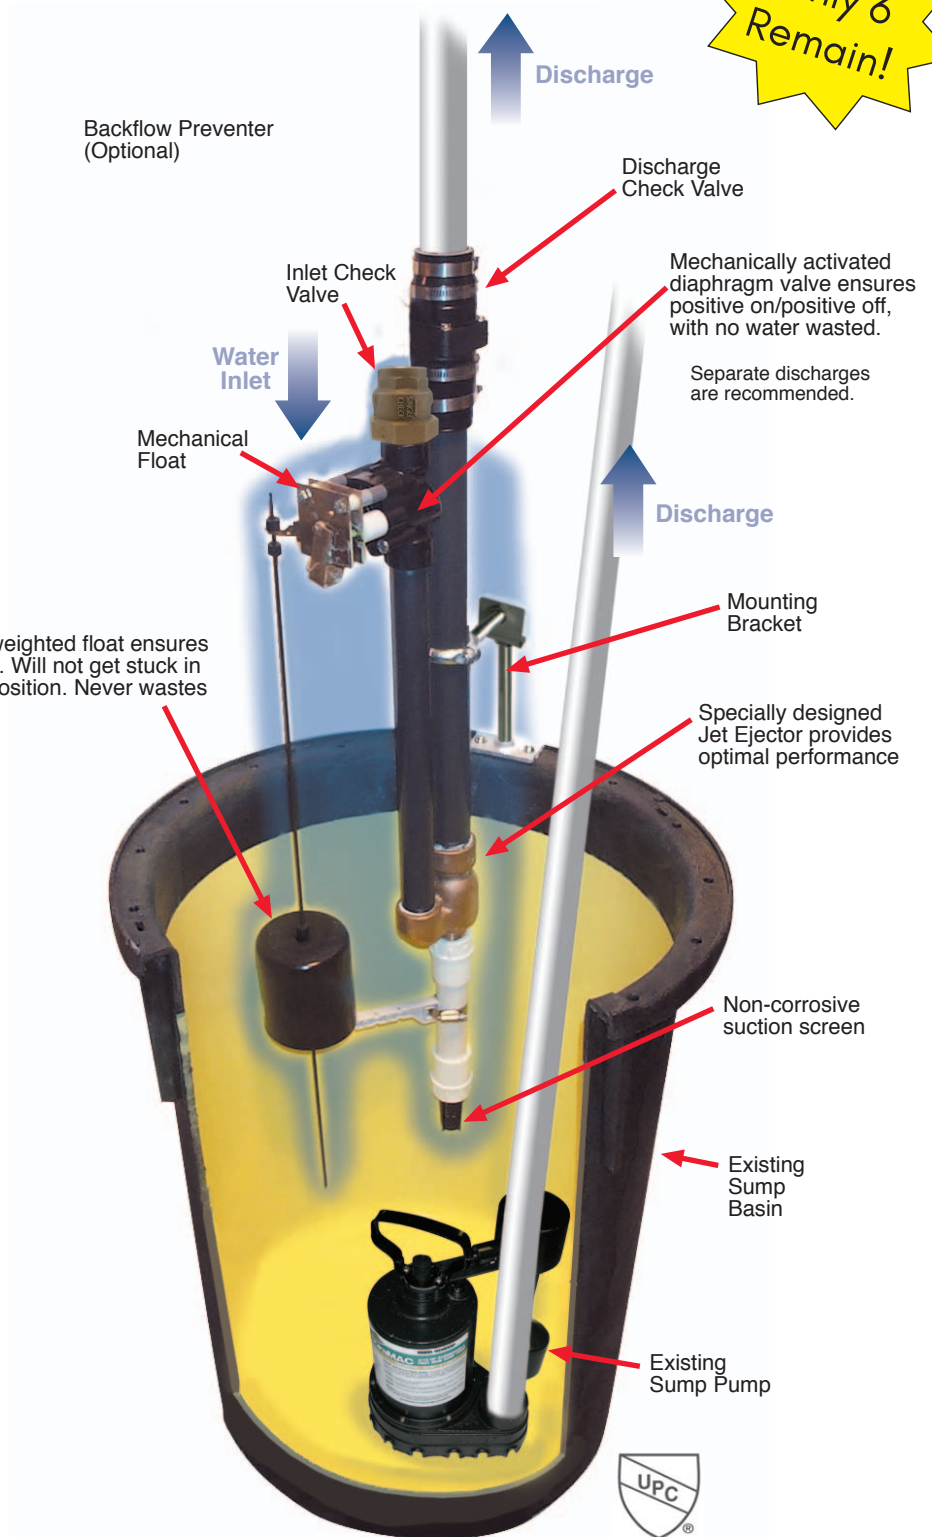

est. 1947

DUFF CO.

When you need it now... or don't know how

BLOW OUT SALE!

ONLY 6 REMAIN!

GUARDIAN EMERGENCY BACK UP SUMP PUMP

ONLY \$425!

Only 6 Remain!

GUARDIAN

Emergency Back Up Sump Pump

DPN: G747H20

The Guardian consists of all components outlined in blue

Here's How It Works...

CALL 610-275-4453

DUFFCO.COM

INFO@DUFFCO.COM