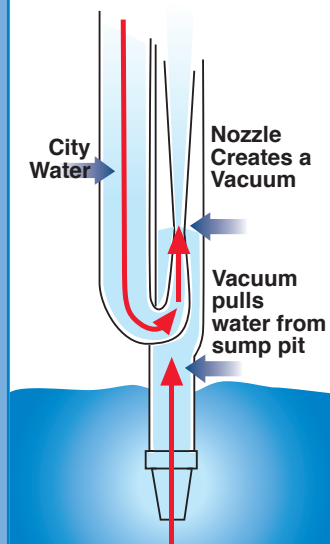

GUARDIAN

Emergency Back Up Sump Pump

DPN: G747H20

The Guardian consists of all components outlined in blue

Here's How It Works...

CALL 610-275-4453

DUFFCO.COM

INFO@DUFFCO.COM