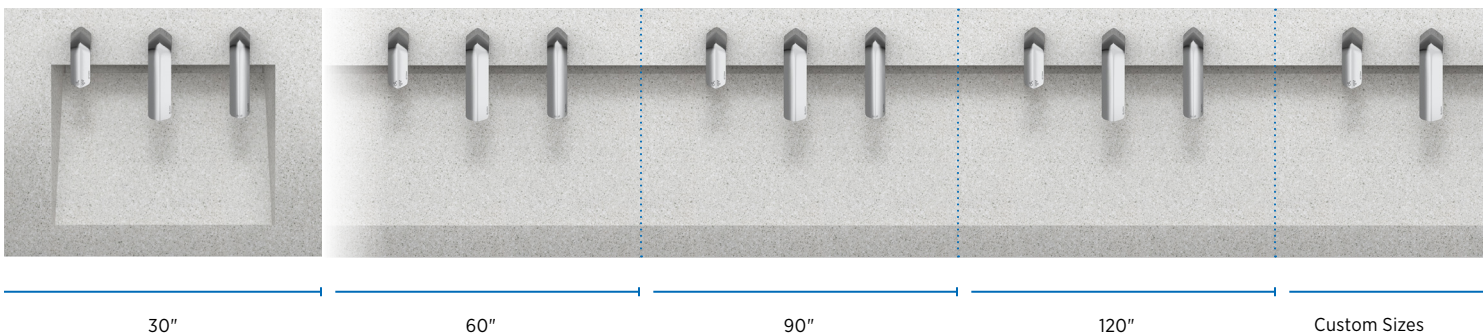

Choose a configuration

Basins can be centered or offset to accommodate traffic flow or space restrictions. All basins are 23.5 inches deep and can be continuous trough style or individual basins. The AER-DEC® meets ADA requirements if properly installed.

Individual basins

Continuous trough basin

Single side counter extension

Dual side counter extensions

Choose a width and mounting type

The AER-DEC Integrated Sink offers flexibility to suit any space. Basins can be ordered in custom widths or in standard increments of 30 inches, up to 240 inches. The sink can be mounted in a variety of ways to fit snugly into an alcove, have a wall on either side, or mount directly to an open wall with open side. Build your restroom around the AER-DEC, or the AER-DEC around your existing restroom.

Shown: AER-DEC Integrated Sink in Corian® Silver Birch with Clark Street® fixtures in Polished Chrome

CALL 610-275-4453

DUFFCO.COM

INFO@DUFFCO.COM

Endless options from top to bottom

Elevate your restroom experience with AER-DEC's extensive customizable options. Add color with LED lighting, change your sink deck edges, add optional countertop spacing, or add convenient bag hooks. Choose between three enclosure styles including the standard angled stainless enclosure that features hold-open doors for easy maintenance, magnetized for convenient access and designed to stay open when needed. For a unique touch, opt for a vertical enclosure with stainless hold-open option or laminated cabinet-style doors, offering over 300+ laminate choices for added design flexibility.