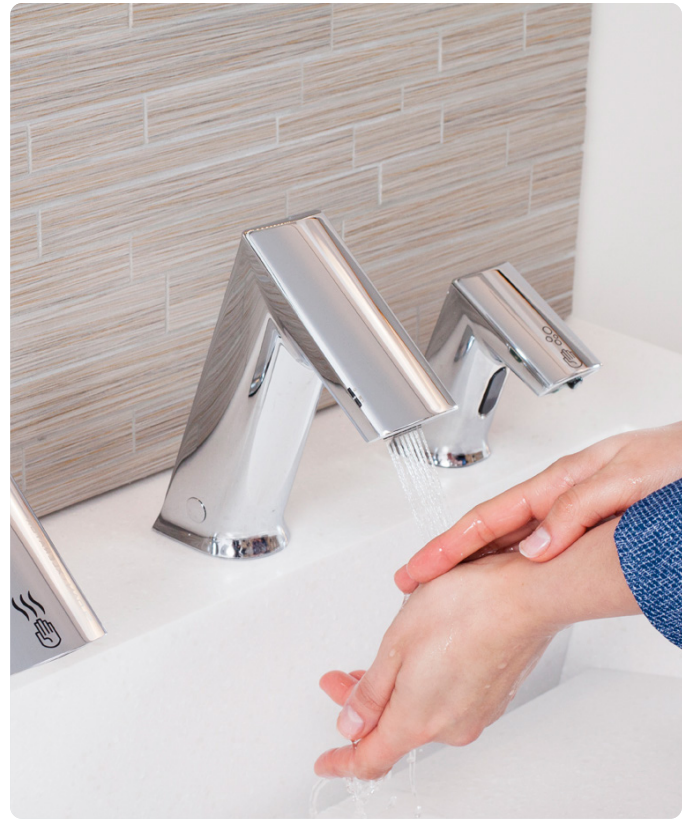

SLOAN[®]

Water Connects Us[®]

AER-DEC[®] Integrated Sink

Soap. Rinse. Dry. All three steps without taking any.

est. 1947

DUFF CO.

When you need it now... or don't know how

CALL 610-275-4453

| DUFFCO.COM

| INFO@DUFFCO.COM

Designed to work hand-in-hand with the AER-DEC Integrated Sink, these soap dispensers promote cleanliness at every level.

AER-DEC sensor-activated faucets are engineered to meet the demands of the commercial restroom.

Soap. Rinse. Dry. All three steps without taking any.

Step up to the future of sustainable restroom design—the AER-DEC® Integrated Sink. The AER-DEC is the perfect innovation for any high-end restroom. Soap dispenser, faucet, hand dryer, and sink basin all designed to work together as one beautiful, touch-free, hygienic, highly efficient system.

AER-DEC® features

Sink basin: Keeping all three elements of the hand wash process in the basin reduces slip and fall risk from water dripping on the floor

Soap dispenser: Dispenses a pre-measured application of soap to reduce soap waste