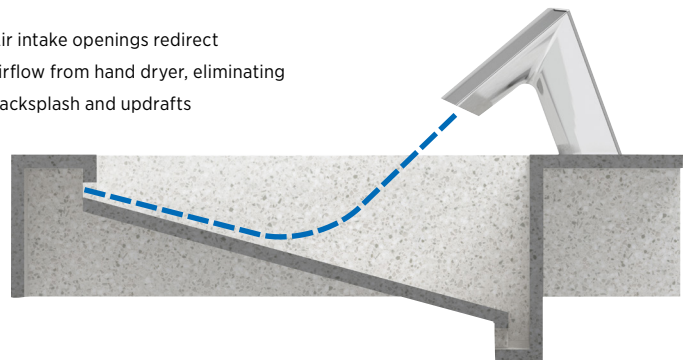

AirBasin brings innovation to airflow

Each component of the AER-DEC® is designed to create a fully integrated system. The key to that integration is the patent-pending AirBasin that redirects air and water flow to eliminate backsplash and updraft.

The touch-free, hygienic design of the AER-DEC saves water, reduces energy consumption, and reduces the need for paper towels. It's good for the environment. Good for the user. Good for business.

1 Sensor-activated hand dryer delivers air to user

2 Air intake openings redirect airflow from hand dryer, eliminating backsplash and updrafts