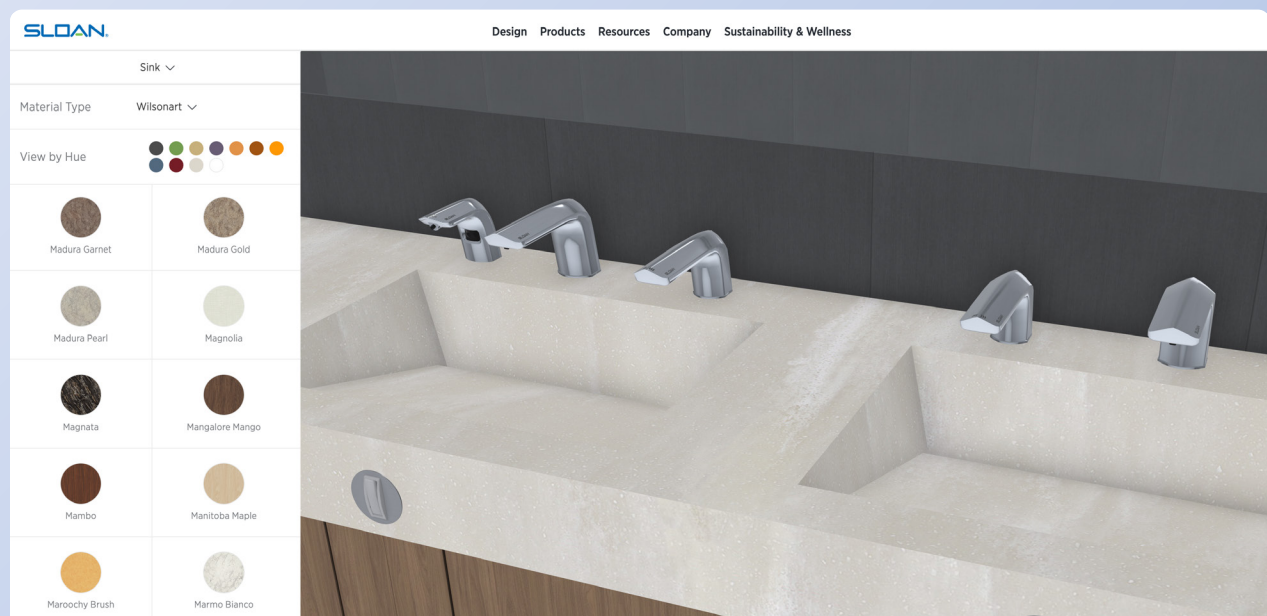

Sink

- Custom widths or in standard increments of 30 inches up to 240 inches
- Adjustable right and left counter lengths to fit any space
- Stainless angled or vertical enclosure or laminated cabinet style enclosure options
- LED lighting in basin or custom locations
- Baby changing stations
- Trash chute and paper towel holders
- Bag hooks that hold up to 50lbs
- Straight, beveled, rounded or eased sink edges
- Standard apron height of 4 or 5 inches or custom sizes of 6+ inches
- Edge options include finished ends, flush to wall ends, waterfall edges, and more
- Available in most brands of solid surface or quartz as well as custom material choices such as natural stone

Design your perfect AER-DEC®

Customize your design in real time and download renderings, get pricing, configuration details, installation instructions, and more.

[Customize your AER-DEC with our Sink Configurator tool at configurator.sloan.com](#)