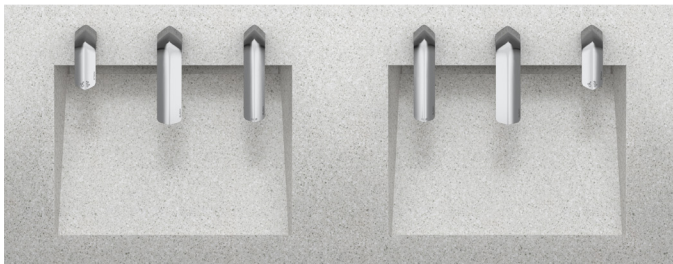

Soap. Rinse. Dry. All three steps without taking any.

Step up to the future of sustainable restroom design—the AER-DEC® Integrated Sink. The AER-DEC is the perfect innovation for any high-end restroom. Soap dispenser, faucet, hand dryer, and sink basin all designed to work together as one beautiful, touch-free, hygienic, highly efficient system.

Choose a configuration

Basins can be centered or offset to accommodate traffic flow or space restrictions. All basins are 23.5 inches deep and can be continuous trough style or individual basins. The AER-DEC® meets ADA requirements if properly installed.

Individual basins

Continuous trough basin

Single side counter extension

Dual side counter extensions

Choose a width and mounting type

The AER-DEC Integrated Sink offers flexibility to suit any space. Basins can be ordered in custom widths or in standard increments of 30 inches, up to 240 inches. The sink can be mounted in a variety of ways to fit snugly into an alcove, have a wall on either side, or mount directly to an open wall with open side. Build your restroom around the AER-DEC, or the AER-DEC around your existing restroom.

Shown: AER-DEC Integrated Sink in Corian® Silver Birch with Clark Street® fixtures in Polished Chrome

CALL 610-275-4453

DUFFCO.COM

INFO@DUFFCO.COM

Endless options from top to bottom

Elevate your restroom experience with AER-DEC's extensive customizable options. Add color with LED lighting, change your sink deck edges, add optional countertop spacing, or add convenient bag hooks. Choose between three enclosure styles including the standard angled stainless enclosure that features hold-open doors for easy maintenance, magnetized for convenient access and designed to stay open when needed. For a unique touch, opt for a vertical enclosure with stainless hold-open option or laminated cabinet-style doors, offering over 300+ laminate choices for added design flexibility.