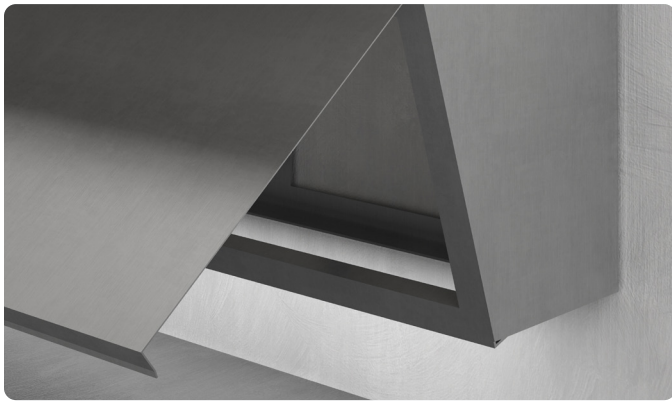

Hold open stainless angled enclosure